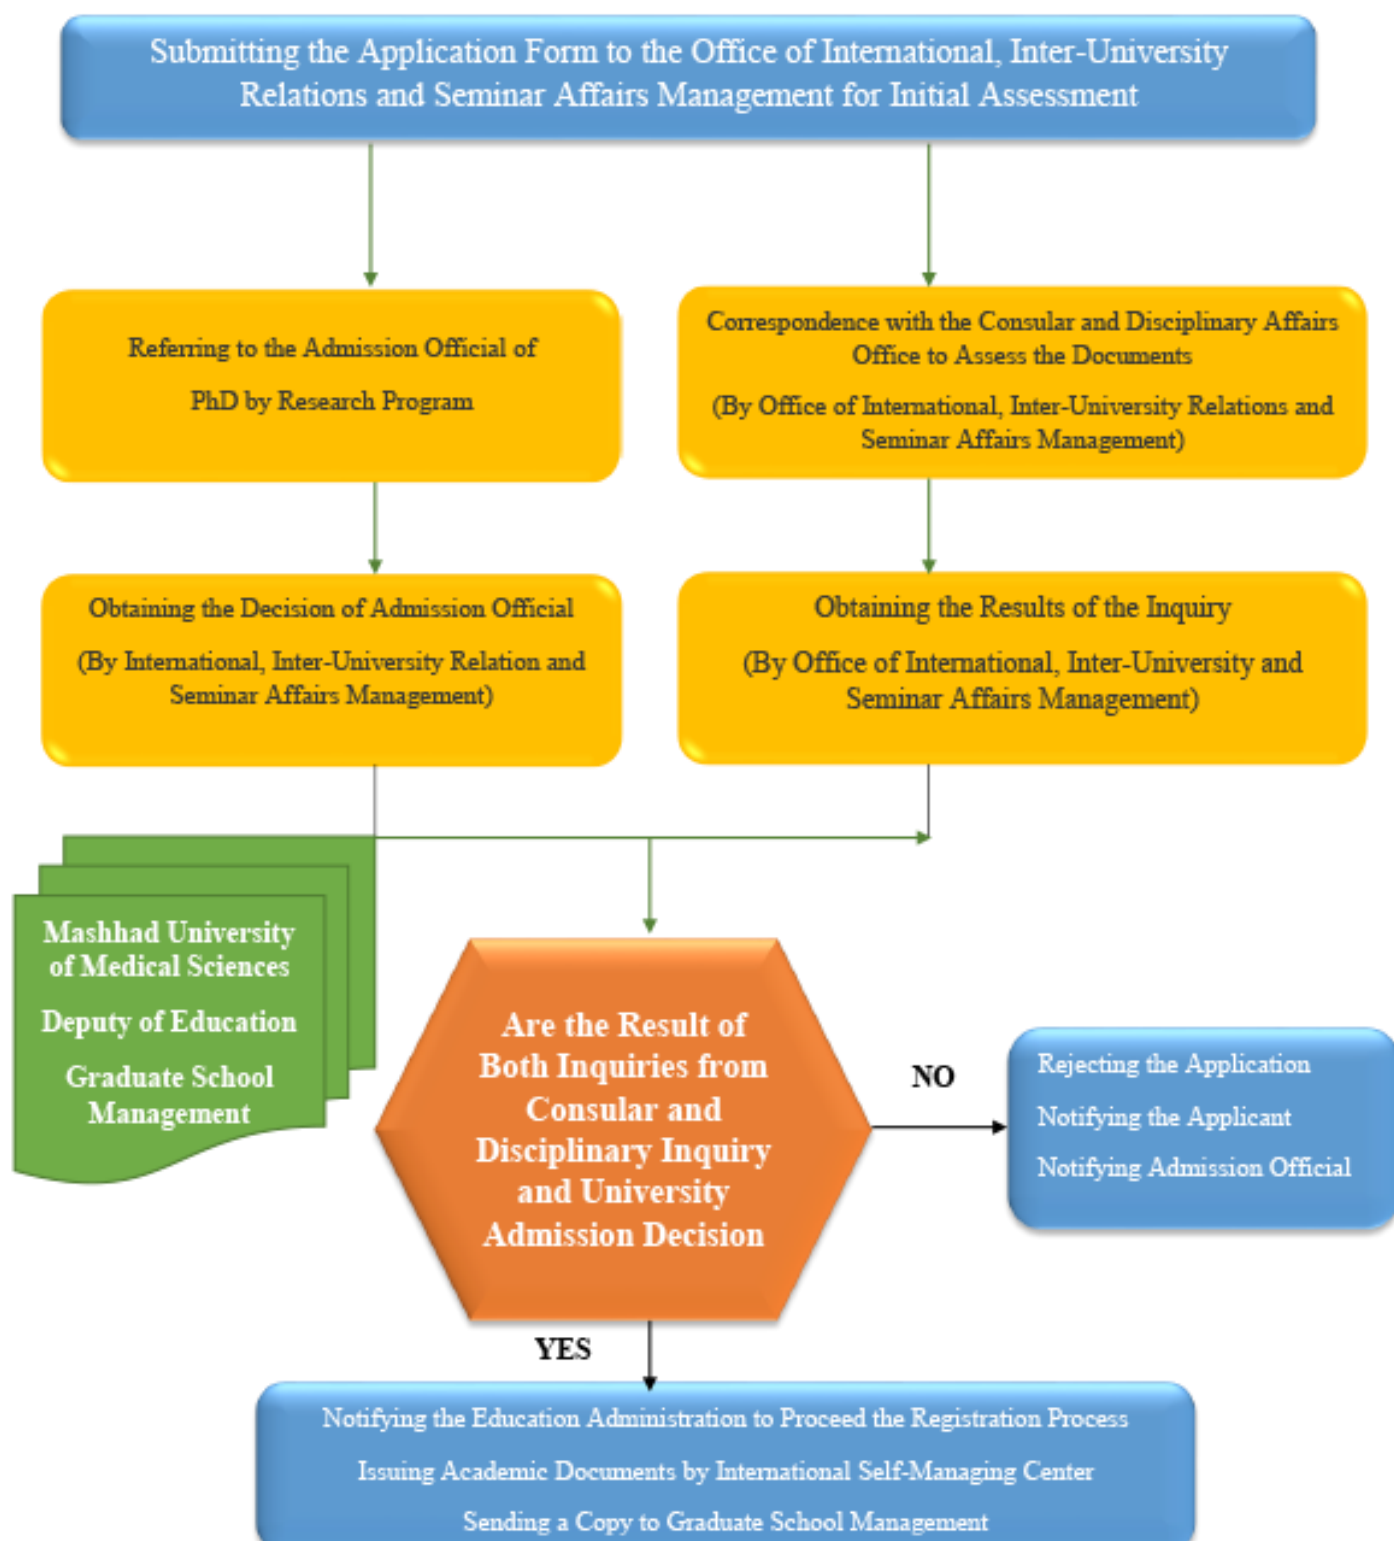

**Procedure of Applying for International Student Admission in Graduate School for
PhD by Research Degree**

Ratified by Expert Committee of the Office of International Affairs of the University, International Student Admission Council is comprised of Educational Deputies of the Schools, the director of Self-Managing Center, International Students Director, the head of Educational Affairs of the university and the head of International Relations.