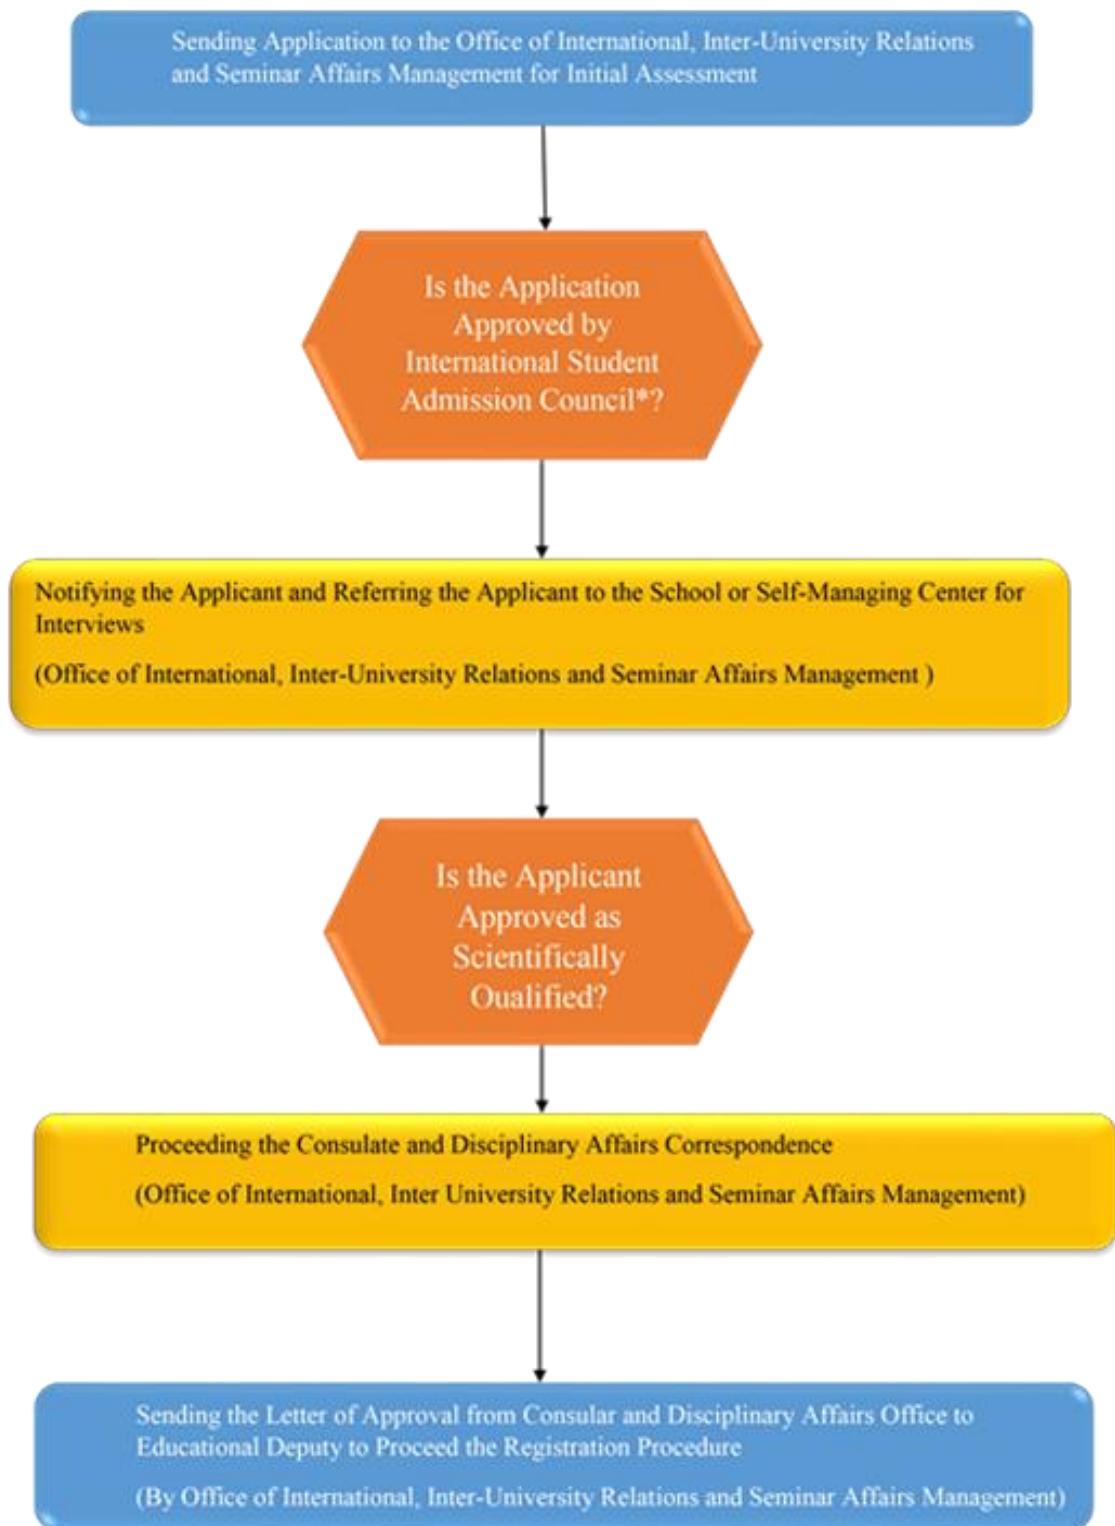

**Procedure of Applying for International Student Admission in Graduate School for
PhD by Research Degree**

Ratified by Expert Committee of the Office of International Affairs of the University, International Student Admission Council is comprised of Educational Deputies of the Schools, the director of Self-Managing Center, International Students Director, the head of Educational Affairs of the university and the head of International Relations.